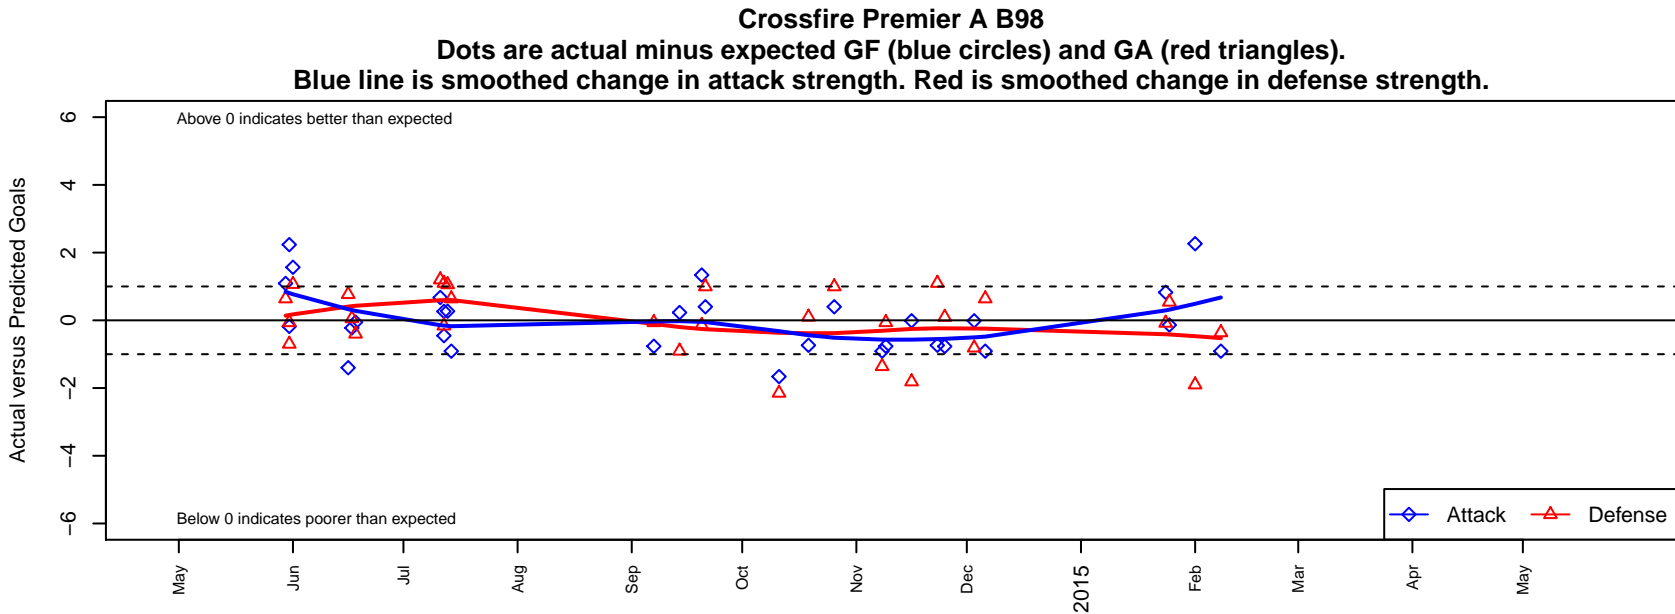

**attack and defense variance (black dot)
relative to other teams
and top 10 in region**

**attack and defense rating
relative to others at age
and all opponents in last 13 months**

Crossfire Premier A B98

Crossfire Premier SC
Redmond, WA
B98 total strength=1862
attack=48.09 defense=32.73
fall league = RCL B98 Div 1
notes= James 2012, 2013; Collings 2014

alt names used:
Crossfire 98 James (WA) (SC)
CROSSFIRE PREMIER B98 – COLLINGS (WA)
Crossfire Premier B98–Collings A
CROSSFIRE PREMIER B98 – COLLINGS
CROSSFIRE PREMIER B98 – SIMONYI (WA)
CROSSFIRE PREMIER PREMIER 98–JAMES
Crossfire Premier B98–Collings A

Venues played:
2014 Showcase of Champions U15 Showcase
2014 Far West Regionals U15
2014 Nike Crossfire Challenge Gold U16
2014 RCL B98 Div 1
2014 WYS Championship B98