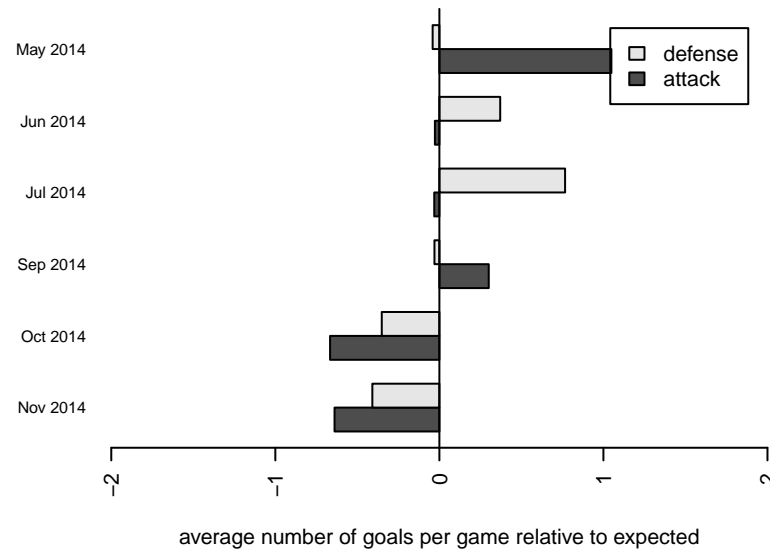

Performance relative to 13 month average