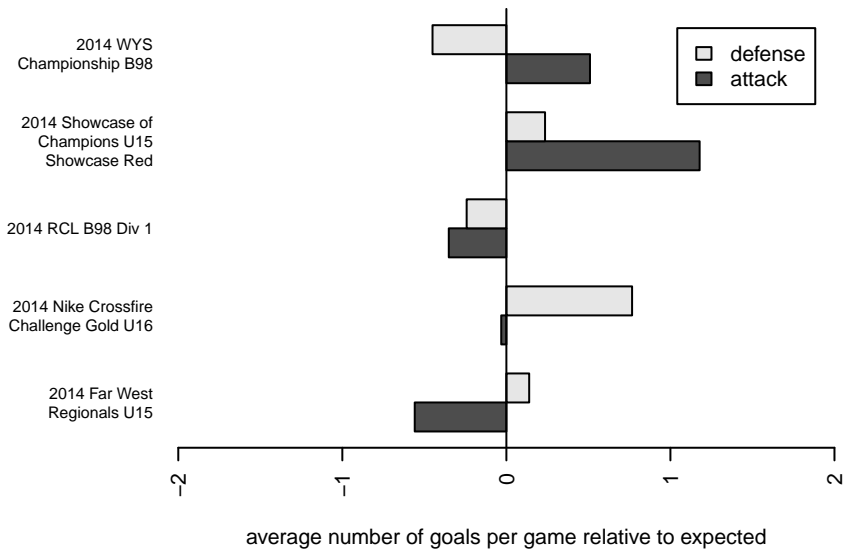

Performance relative to 13 month average