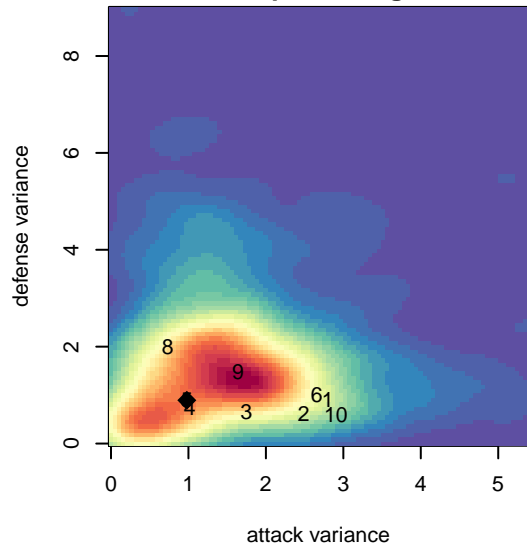

**attack and defense variance (black dot)
relative to other teams
and top 10 in region**