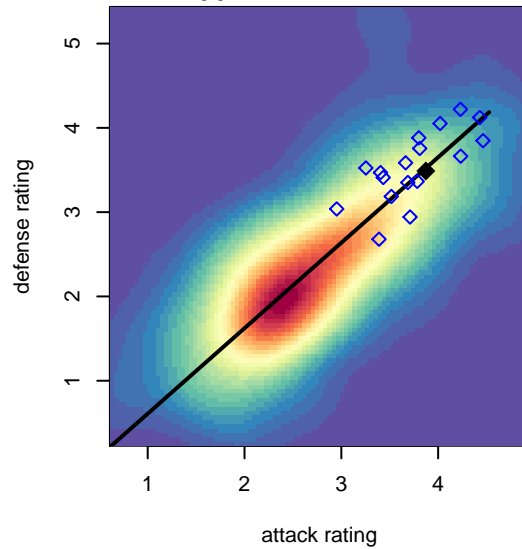

**attack and defense rating
relative to others at age
and all opponents in last 13 months**