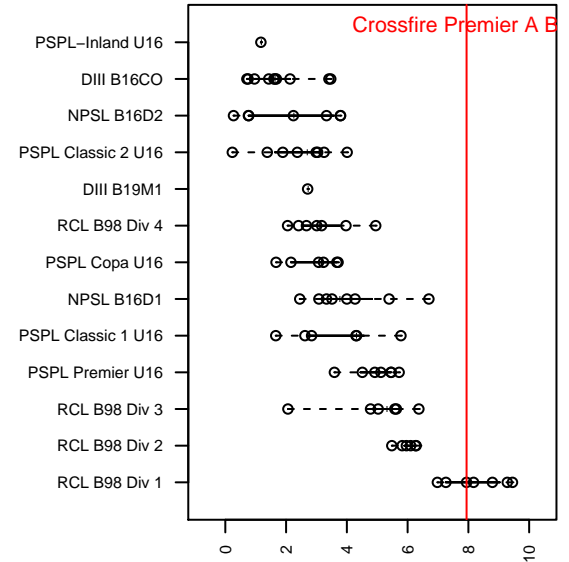

**attack and defense rating
relative to others at age
and all opponents in last 13 months**